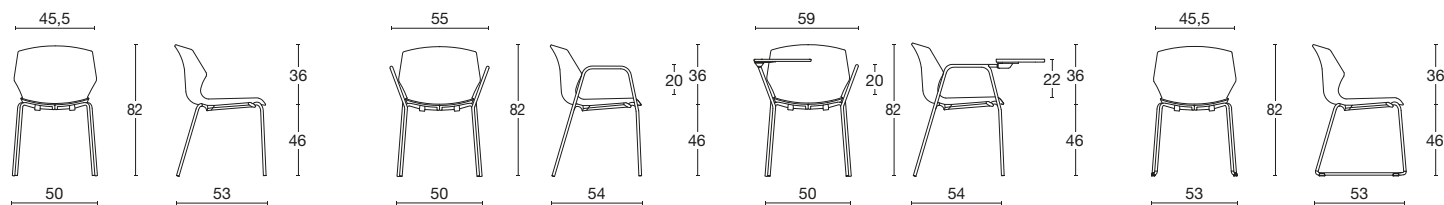

Community chair / visitor

Single shell in polypropylene available in 5 different colours: light blue, yellow, sand, white and dark grey. Four-legged or sled frames, available chromed or lacquered white or dark grey. With or without arms. Optional: upholstered seat and writing tablet. Stackable up to 6 pieces.